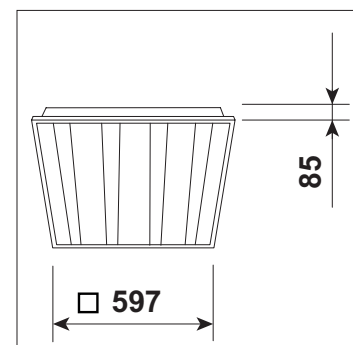

Basic dimensions