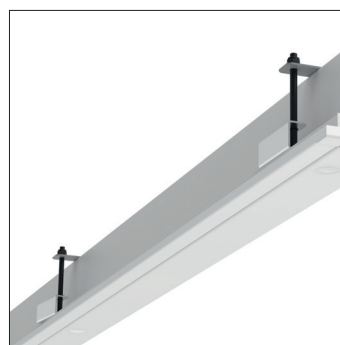

CLENEO 600 4PL

Mounting:	Recessed mounting into modular or plasterboard ceiling
Body material:	Steel and aluminium
Colour:	Standard white RAL 9003, other RAL colours on request
Lumen output:	Standard up to 8800 lm, any other on request
LED module:	Signify (Philips), Tridonic or equivalent SMD LED modules
Colour temperature:	3000/4000K/2700-6500K TunableWhite, other on request
Colour Rendering:	CRI>80 in standard, other on request
Driver:	EVG on-off/DALI/TW DT8, other on request
Wireless control:	On request
Daylight/Occupancy sensor:	On request
Emergency unit:	On request
Operating temperature range:	0°C ... +35°C
IP Class:	IP65 in standard
Power:	220-240V 50/60Hz
Lighting direction:	Direct lighting
Light distribution:	Symmetric
Optics:	Parabolic louvers
Beam angle:	All types available in our LDT file database
Diffuser:	Clear glass
Warranty:	5 Years standard warranty

CLENEO 600 4PL modular ceiling luminaire

CLENEO 600 4PL GK plasterboard ceiling luminaire

All current index numbers, lumen outputs, power consumption and many other technical information are available in our 2024 pricelist.

GK plasterboard ceiling brackets